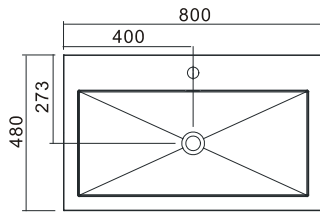

TR-SYW-WHB-06154-WW (GLOSSY)

TR-SYW-WHB-06186-WW (Matte)
size: 800 x 480 x 125 mm
(84200)