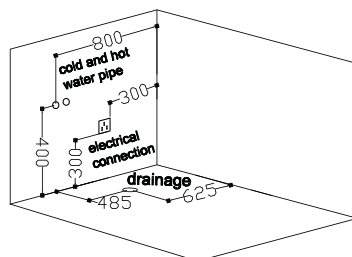

TR-BHT-MBT-07092-WW

size: 1800 x 900 x 620 mm
(811000)

TR-BHT-MBT-05249-WW

size: 1800 x 900 x 620 mm
(811000)

TR- BHT- MBT- 05251- WW

size: 1850 x 1250 x 620 mm
(813500)

- Pump Cleaning Function
- Whirlpool massage 1 HP pump
- Sprinkler
- LCD Control panel
- Under water color light
- Hydromassage jets
- Blower jets
- Leakage protection
- Water shortcut protection
- Radio/ CD function
- TV Function
- Ozone
- Heater
- Remark:
- This means a feature requires an optional accessory.