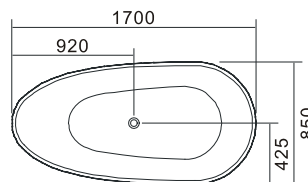

TR- BHT- FSB- 04851- WW (GLOSSY)

TR- BHT- FSB- 06367- WW (Matte)

size: 1700 x 850 x 560mm
(815000)