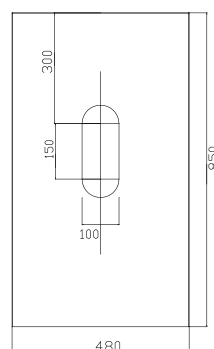

size: 900 x 500 x 155 mm
(84200)

TR-SYW-WHB-06148-WW (GLASSY)

TR-SYW-WHB-06176-WW (Matte)

size: 1000 x 500 x 165 mm
(84200)

TR- SYW- WHB- 05186- WW (GLOSSY)

TR- SYW- WHB- 06177- WW (Matte)
size: 1000 x 480 x 100 mm
(83800)

TR- SYW- WHB- 06155- WW (GLOSSY)

TR- SYW- WHB- 06187- WW (Matte)

size: 1000 x 480 x 125 mm
(84500)

TR-SYW-WHB-06154-WW (GLOSSY)

TR-SYW-WHB-06186-WW (Matte)
size: 800 x 480 x 125 mm
(84200)

TR-SYW-WHB-05433-WW (GLOSSY)

TR-SYW-WHB-06192-WW (Matte)
size: 800 x 460 x 170 mm
(83000)

TR- SYW- WHB- 06278- WW (GLOSSY) ■

TR- SYW- WHB- 06300- WW (Matte)

size: 850 x 480 x 480 mm
(83500)

ENJOY THE SENSATION OF WATER

Relax, go with the flow. Listen to your body. Experience the sensation as the millions of nerve endings that cover your skin respond to the warm water. Comforting. Soothing. Restorative.