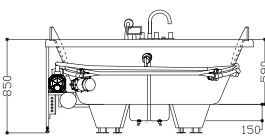

TR-BHT-BBT-05239-WW

size: 1830 x 1300 x 850 mm
(815000)

1. Pump Cleaning Function
   - Whirlpool massage 1.5 HP pump
   - LCD Control panel
   - Sprinkler
   - Under water color light
   - Radio/ CD function
   - Regulation of air
   - Hydromassage jets
   - Blower jets
   - Ozone
   - Leakage protection
   - Water shortcut protection
   - Heater
2. Remark:
   ○ This means a feature requires an optional accessory.