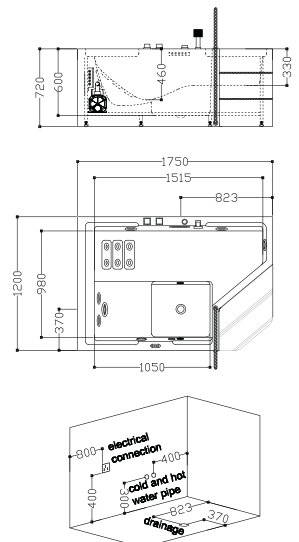

TR- BHT- MBT- 05248- WW

size: 1750 x 1200 x 720 mm
(818000)

1. Pump Cleaning Function
   - Whirlpool massage 2 HP pump
   - LCD Control panel
   - Sprinkler
   - Waterfall intake
   - Under water color light
   - Ozone
   - Leakage protection
   - Water shortcut protection
   - Heater
2. Remark:
   ○ This means a feature requires an optional accessory.