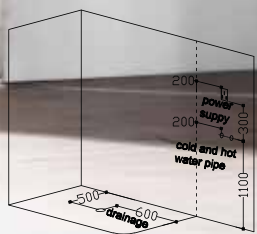

TR-SSR-STR-08838-WW

size: 1000 x 900 x 2200 mm
(815000)