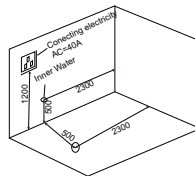

5 TR-BHT-MBT-08826-WW

size: 2280 x 2180 x 930 mm
(875000)

Dimensions: 2280* 2180* 930mm
Weight: 410kgs
Water capacity 320 US gallons
ABS/ PVC cover: 1 black ABS
Isolation: 1pc 0.08-0.12 inch
Skirt: plastic skirt with stair
Total water jets 29
4" jets 7
3" jets 4
2" jets 18
water fall: 1 plastic
Filter: 1 floating filter
System: 1 set balboa
Pump: 2* 2 HP
Circulation pump: 1-0.5HP pump
Heater 3KW
Under water light: 1 LED
Ozone system: 1 big ozone with ozone mixer
Air blower system: 1-700w blower work with 10 air jet
Isolation cover: 1-4"-2.5" tapered with locks