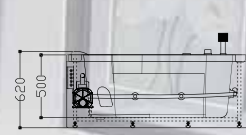

TR-BHT-MBT-04722-WW

size: 1420 x 1420 x 620 mm
(88500)

1. Pump Cleaning Function
   - Whirlpool massage 1 HP pump
   - Control panel
   - Sprinkler
   - Under water color light
   - Hydromassage jets
   - Blower jets
   - Ozone
   - Leakage protection
   - Water shortcut protection
   - Heater
2. Remark:
   ○ This means a feaure requires an optional accessory.