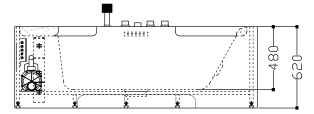

TR- BHT- MBT- 08814- WW

TR- BHT- BBT- 08815- WW
size: 1850 x 1200 x 620 mm
(818000)