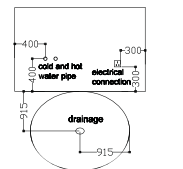

TR- BHT- BBT- 05237- WW

size: 1830 x 1830 x 850 mm
(813000)

- Pump Cleaning Function
- Whirlpool massage 1.5 HP pump
- LCD Control panel
- Sprinkler
- Under water color light
- Radio/ CD function
- Regulation of air
- Hydromassage jets
- Blower jets
- Ozone
- Leakage protection
- Heater
- Remark:
- This means a feature requires an optional accessory.