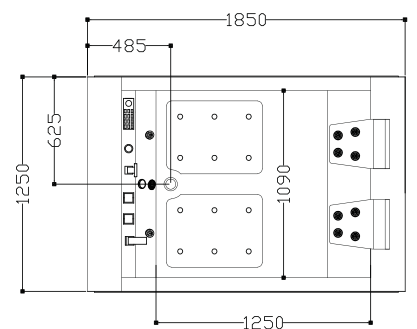

TR-BHT-MBT-07092-WW

size: 1800 x 900 x 620 mm
(811000)

TR-BHT-MBT-05249-WW

size: 1800 x 900 x 620 mm
(811000)

TR- BHT- MBT- 05251- WW

size: 1850 x 1250 x 620 mm
(813500)

- Pump Cleaning Function
- Whirlpool massage 1 HP pump
- Sprinkler
- LCD Control panel
- Under water color light
- Hydromassage jets
- Blower jets
- Leakage protection
- Water shortcut protection
- Radio/ CD function
- TV Function
- Ozone
- Heater
- Remark:
- This means a feature requires an optional accessory.