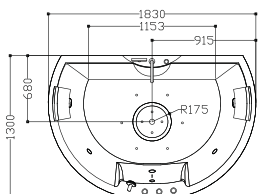

TR-BHT-BBT-05239-WW

size: 1830 x 1300 x 850 mm
(815000)

1. Pump Cleaning Function
   - Whirlpool massage 1.5 HP pump
   - LCD Control panel
   - Sprinkler
   - Under water color light
   - Radio/ CD function
   - Regulation of air
   - Hydromassage jets
   - Blower jets
   - Ozone
   - Leakage protection
   - Water shortcut protection
   - Heater
2. Remark:
   ○ This means a feature requires an optional accessory.