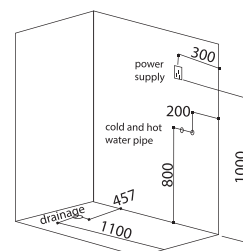

FUNCTION:

- Electronic control panel
- Steam Sauna
- Needle nozzle
- Roof and overhead central shower
- Sprinkler
- Handy shelves
- Light Unit (white or blue light)
- Back light (white or blue light)
- Ozone
- Leakage protection
- Sliding door and panels in tempered glass
- Non-slip base