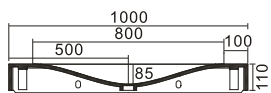

TR-SYW-WHB-05187-WW (GLOSSY)

TR-SYW-WHB-06178-WW (Matte)

size: 1000 x 500 x 120 mm
(84200)

TR-SYW-WHB-05188-WW (GLOSSY)

TR-SYW-WHB-06179-WW (Matte)

size: 1000 x 500 x 120 mm
(84200)