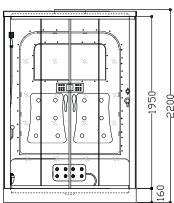

TR-SSR-STR-08835-WW

size: 1500 x 1000 x 2200 mm
(824000)