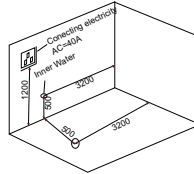

2 TR-BHT-MBT-08823-WW

size: 3050 x 2200 x 970 mm
(890000)

Dimensions: 3050* 2200* 970mm
Weight: 430kgs
Water capacity 660 US gallons
ABS/PVC cover: PVC
Isolation: 1pc 0.08-0.12 inch
Skirt: plastic skirt with stair
Total water jets: 58
3" roto jet 10
2.5" jet 30
2" jet 18
water fall: X
Filter: 1 floating filter
System: 1 set balboa
Pump: 2* 3 HP
Circulation pump: 1* 0.5HP
Heater 3KW
Under water light: 1 LED
Ozone system: 1 big ozone with ozone mixer
Air blower system: 1-700w blower work with 10 air jet
Isolation cover: 1-4"-2.5" tapered with locks