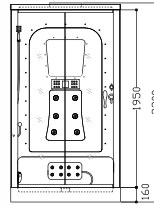

size: 1200 x 1000 x 2200 mm
(818500)

FUNCTION:

- Remote control
- Electronic control panel
- Steam Sauna
- Needle nozzle
- Roof and overhead central shower
- Sprinkler
- Multi-function shower on rail
- Handy shelves
- Telephone answering
- FM radio/CD function
- Ozone
- Light Unit
- Background light (color light)
- Foot Massage
- Leakage protection
- Sliding door and panels in tempered glass
- Non-slip base