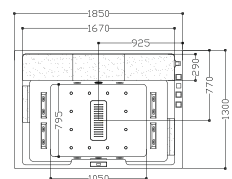

Remark:
○ This means a feature requires an optional accessory.