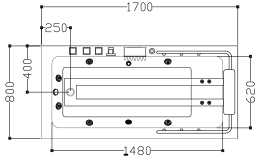

TR-BHT-MBT-05245-WW

size: 1700 x 800 x 620 mm
(87500)