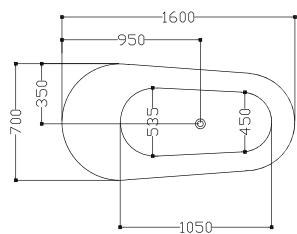

TR- BHT- FSB- 08693- WW (FSB 1708)

size: 1600 x 700 x 780 mm
(84800)