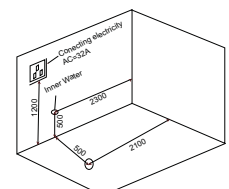

TR-BHT-MBT-08833-WW

size: 1990 x 1680 x 780 mm
(860000)

Dimensions:	1990* 1680 * 780mm
Weight:	280kg wet
Water capacity:	145 US gallons
Isolation:	1pc 0.08-0.12 inch
Skirt:	plastic skirt with stair
Total massage jets:	jet 32
3" jets:	8
2.5" jets:	12
2" jets:	12
water fall:	x
Filter:	1 floating filter
System:	1 set balboa
Pump:	3KW
Circulation pump:	Plastic/ wood
Heater:	3KS
Under water light:	1 LED
Ozone system:	1 big ozone with ozone mixer
Air blower system:	1-700w blower work with 10 air jets
Isolation cover:	1-4"-2.5" tapered with locks