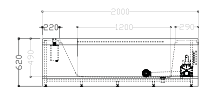

Remark:
• This means a feature requires an optional accessory.