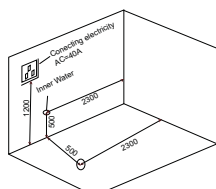

TR-BHT-MBT-08831-WW

size: 2070 x 2070 x 900 mm
(875000)

Dimensions:	2070* 2070 * 900mm/ 81.5* 81.5* 35.4 inch
Weight:	250kg dry; 1600kg wet
Bottom kick:	1 black ABS
Isolation:	1pc 0.08-0.12 inch
Skirt:	plastic skirt with stair
Water Jets:	17-3" jet 18-2.5" jet 12-2" jet
Total water jets:	47
water fall:	1-plastic
Filter:	1 floating filter
System:	1 set balboa
Under water light:	1 LED
Ozone system:	1 big ozone with ozone mixer
Pump:	1-2 HP, 1-3 HP
Circulation pump:	0.5HP
Air blower system:	1-700w blower work with 10 air jet
Isolation cover:	1-4"-2.5" tapered with locks