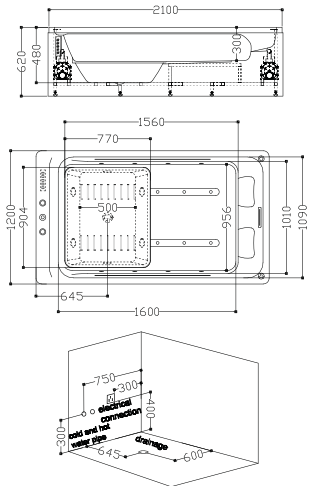

TR-BHT-MBT-05252-WW

size: 1760 x 720 x 600 mm
(89500)

- Control panel
- Sprinkler
- Under water color light
- Blower jets
- Leakage protection

TR-BHT-MBT-08818-WW

size: 2100 x 1200 x 620 mm
(828000)

- Pump Cleaning Function
 - Whirlpool massage 1 HP pump
 - Waterfall massage 1.5 HP pump
 - Color light jets (power adjustable)
 - Touch Control panel
 - Waterfall intake
 - Elevating faucets and sprinkler
 - Leakage protection
 - Water shortcut protection
 - Heater
- Remark:
- This means a feature requires an optional accessory.