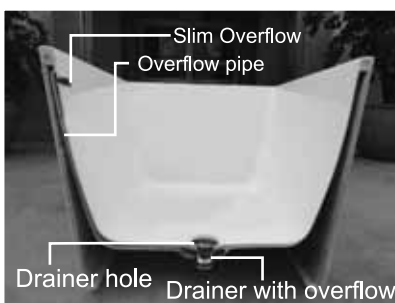

TORA® DESIGN LIFE CONCEPT

Every piece of our product is kind of art work, kind of culture, and kind of life style. We are dedicated to providing customers are our friends, who can enjoy our meticulous, whole-hearted and worry-free services while feeling refreshing, elegant and comfortable sanitary space. We are dedicated to creating value and esteem for customers through our services.