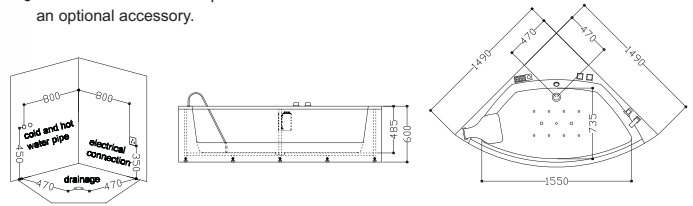

TR-BHT-MBT-05088-WW

size: 1490 x 1490 x 600 mm
(89500)

1. LCD Control panel
   - Sprinkler
   - Under water color light
   - Radio/ CD function
   - Blower jets
   - Leakage protection
   - Ozone
   - Whirlpool massage 1 HP pump
2. Remark:
   ○ This means a feature requires an optional accessory.