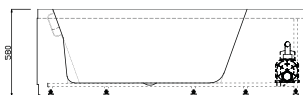

TR- BHT- MBT- 08586- WW

size: 1500 x 1500 x 580 mm
(823000)

- 3 HP Pump
- Pump Cleaning Function
- Whirlpool massage
- Waterfall massage (power adjustable)
- LCD Control panel
- Hand shower
- Radio
- LED color light jet
- Leakage protection
- Water shortcut protection
- Heater
- Ozone
- Remark:
- This means a feafure requires an optional accessory.