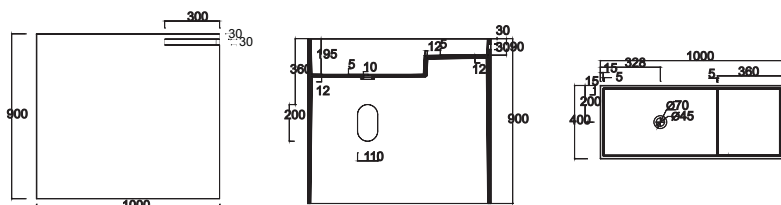

TR- SYW- WHB- 06277- WW (GLOSSY) ■

TR- SYW- WHB- 06299- WW (Matte)

size: 1000 x 400 x 900mm
(86800)