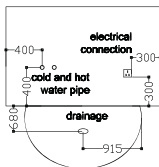

TR-BHT-BBT-05239-WW

size: 1830 x 1300 x 850 mm
(815000)

1. Pump Cleaning Function
   - Whirlpool massage 1.5 HP pump
   - LCD Control panel
   - Sprinkler
   - Under water color light
   - Radio/ CD function
   - Regulation of air
   - Hydromassage jets
   - Blower jets
   - Ozone
   - Leakage protection
   - Water shortcut protection
   - Heater
2. Remark:
   ○ This means a feature requires an optional accessory.