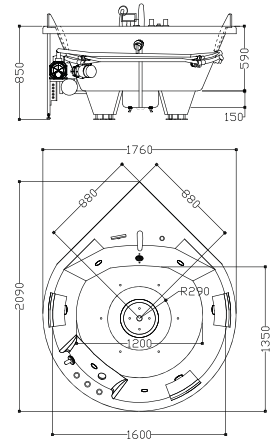

TR-BHT-BBT-05238-WW

size: 1760 x 2090 x 850 mm
(813000)

1. Pump Cleaning Function
   - Whirlpool massage 1.5 HP pump
   - LCD Control panel
   - Sprinkler
   - Under water color light
   - Radio/ CD function
   - Regulation of air
   - Hydromassage jets
   - Blower jets
   - Ozone
   - Leakage protection
   - Water shortcut protection
   - Heater
2. Remark:
   ○ This means a feature requires an optional accessory.