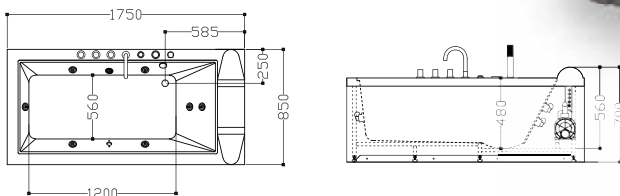

TR-BHT-MBT-05242-WW

size: 1750 x 850 x 700 mm
(87500)

1. Pump Cleaning Function
   - Whirlpool massage 1 HP pump
   - Control panel
   - Sprinkler
   - Under water color light
   - Regulation of air
   - Hydromassage jets
   - Blower jets
   - Ozone
   - Leakage protection
   - Water shortcut protection
   - Heater
2. Remark:
   ○ This means a feature requires an optional accessory.