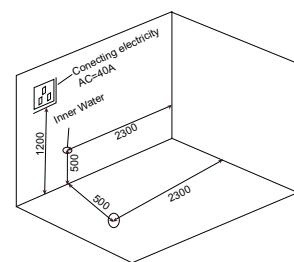

TR-BHT-MBT-08830-WW

size: 3050 x 2240 x 920 mm
(878000)

Dimensions:	3050* 2240 * 920mm/120* 88* 36.2 inch
Weight:	480kg dry; 2300kg wet
Bottom kick:	1 black ABS
Isolation:	1pc 0.08-0.12 inch thickness
Skirt:	plastic skirt with stair
Water Jets:	5" single roto jet 2 4" single roto jet 2 3" single roto jet 50 2.5" double roto jet 21 2" jet 20
Total water jets:	95 jets
water fall:	1-plastic
Filter:	1 floating filter
System:	1 set balboa
Under water light:	1 LED
Ozone system:	1 big ozone with ozone mixer
Pump:	2-3 HP
Circulation pump:	1-0.5HP
Air blower system:	1-700w blower work with 10 air jet with aromatherapy
Isolation cover:	1-4"-2.5" tapered with locks