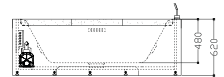

Remark:
○ This means a feature requires an optional accessory.