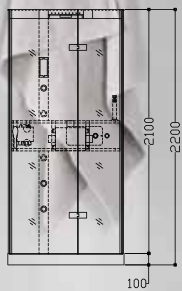

TR-SSR-STR-08838-WW

size: 1000 x 900 x 2200 mm
(815000)