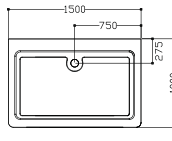

TR-SSR-STR-08835-WW

size: 1500 x 1000 x 2200 mm
(824000)