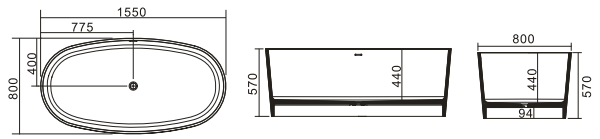

size: 1800 x 900 x 520mm

(815000)

TR- BHT- FSB- 06304- WW (GLOSSY)

TR- BHT- FSB- 06340- WW (Matte)

size: 1750 x 730 x 570mm

(816000)

TR- BHT- FSB- 06326- WW (GLOSSY)

TR- BHT- FSB- 06384- WW (Matte)

size: 1820 x 794 x 625 mm
(816000)

TR- BHT- FSB- 06324- WW (GLOSSY)

TR- BHT- FSB- 06382- WW (Matte)

size: 1550 x 800 x 570mm
(815000)

TR- BHT- FSB- 06317- WW (GLOSSY)

TR- BHT- FSB- 06375- WW (Matte)

size: 1700 x 705 x 625mm
(815000)

Creativity is the process of thinking up the new ideas.
Innovations is the key to create better results for you.

TR- BHT- FSB- 06327- WW (GLOSSY)

TR- BHT- FSB- 06385- WW (Matte)

size: 1700 x 700 x 620mm
(815000)