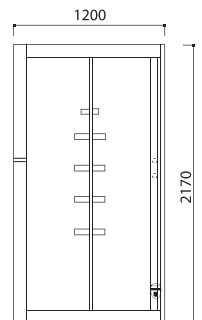

FUNCTION:

- Electronic control panel
- Steam Sauna
- Needle nozzle
- Roof and overhead central shower
- Sprinkler
- Handy shelves
- Light Unit (white or blue light)
- Back light (white or blue light)
- Ozone
- Leakage protection
- Sliding door and panels in tempered glass
- Non-slip base