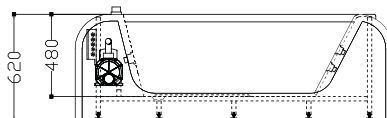

TR-BHT-MBT-07092-WW

size: 1800 x 900 x 620 mm
(811000)

TR-BHT-MBT-05249-WW

size: 1800 x 900 x 620 mm
(811000)

TR- BHT- MBT- 05251- WW

size: 1850 x 1250 x 620 mm
(813500)

- Pump Cleaning Function
- Whirlpool massage 1 HP pump
- Sprinkler
- LCD Control panel
- Under water color light
- Hydromassage jets
- Blower jets
- Leakage protection
- Water shortcut protection
- Radio/ CD function
- TV Function
- Ozone
- Heater
- Remark:
- This means a feature requires an optional accessory.