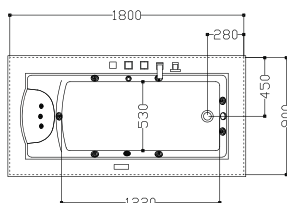

TR-BHT-MBT-07092-WW

size: 1800 x 900 x 620 mm
(811000)

TR-BHT-MBT-05249-WW

size: 1800 x 900 x 620 mm
(811000)

TR- BHT- MBT- 05251- WW

size: 1850 x 1250 x 620 mm
(813500)

- Pump Cleaning Function
- Whirlpool massage 1 HP pump
- Sprinkler
- LCD Control panel
- Under water color light
- Hydromassage jets
- Blower jets
- Leakage protection
- Water shortcut protection
- Radio/ CD function
- TV Function
- Ozone
- Heater
- Remark:
- This means a feature requires an optional accessory.