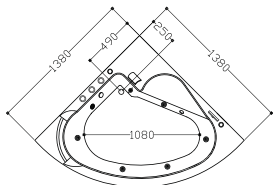

TR-BHT-MBT-05243-WW

size: 1380 x 1380 x 650 mm
(87300)