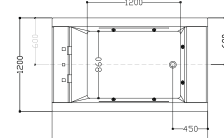

Remark:
• This means a feature requires an optional accessory.