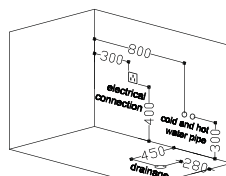

TR-BHT-MBT-07092-WW

size: 1800 x 900 x 620 mm
(811000)

TR-BHT-MBT-05249-WW

size: 1800 x 900 x 620 mm
(811000)

TR- BHT- MBT- 05251- WW

size: 1850 x 1250 x 620 mm
(813500)

- Pump Cleaning Function
- Whirlpool massage 1 HP pump
- Sprinkler
- LCD Control panel
- Under water color light
- Hydromassage jets
- Blower jets
- Leakage protection
- Water shortcut protection
- Radio/ CD function
- TV Function
- Ozone
- Heater
- Remark:
- This means a feature requires an optional accessory.