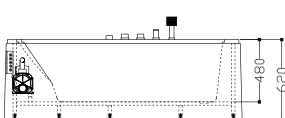

TR-BHT-MBT-07092-WW

size: 1800 x 900 x 620 mm
(811000)

TR-BHT-MBT-05249-WW

size: 1800 x 900 x 620 mm
(811000)

TR- BHT- MBT- 05251- WW

size: 1850 x 1250 x 620 mm
(813500)

- Pump Cleaning Function
- Whirlpool massage 1 HP pump
- Sprinkler
- LCD Control panel
- Under water color light
- Hydromassage jets
- Blower jets
- Leakage protection
- Water shortcut protection
- Radio/ CD function
- TV Function
- Ozone
- Heater
- Remark:
- This means a feature requires an optional accessory.