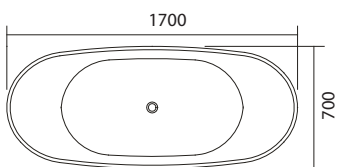

size: 1800 x 900 x 520mm

(815000)

TR- BHT- FSB- 06304- WW (GLOSSY)

TR- BHT- FSB- 06340- WW (Matte)

size: 1750 x 730 x 570mm

(816000)

TR- BHT- FSB- 06326- WW (GLOSSY)

TR- BHT- FSB- 06384- WW (Matte)

size: 1820 x 794 x 625 mm
(816000)

TR- BHT- FSB- 06324- WW (GLOSSY)

TR- BHT- FSB- 06382- WW (Matte)

size: 1550 x 800 x 570mm
(815000)

TR- BHT- FSB- 06317- WW (GLOSSY)

TR- BHT- FSB- 06375- WW (Matte)

size: 1700 x 705 x 625mm
(815000)

Creativity is the process of thinking up the new ideas.
Innovations is the key to create better results for you.

TR- BHT- FSB- 06327- WW (GLOSSY)

TR- BHT- FSB- 06385- WW (Matte)

size: 1700 x 700 x 620mm
(815000)