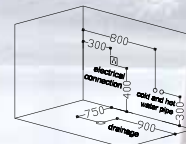

TR-BHT-BBT-08817-WW

size: 1800 x 1500 x 620 mm
(816000)

1. Pump Cleaning Function
   - Whirlpool massage 2 HP pump
   - Control panel
   - Sprinkler
   - Under water color light
   - Hydromassage jets
   - Blower jets
   - Ozone
   - Leakage protection
   - Water shortcut protection
   - Heater
   - TV function
2. Remark:
   ○ This means a feature requires an optional accessory.

TR-BHT-MBT-07092-WW

1. Pump Cleaning Function
   - Whirlpool massage 1 HP pump
   - Control panel
   - Sprinkler
   - Under water color light
   - Hydromassage jets
   - Blower jets
   - Ozone
   - Leakage protection
   - Water shortcut protection
   - Heater
   - TV function
2. Remark:
   ○ This means a feature requires an optional accessory.