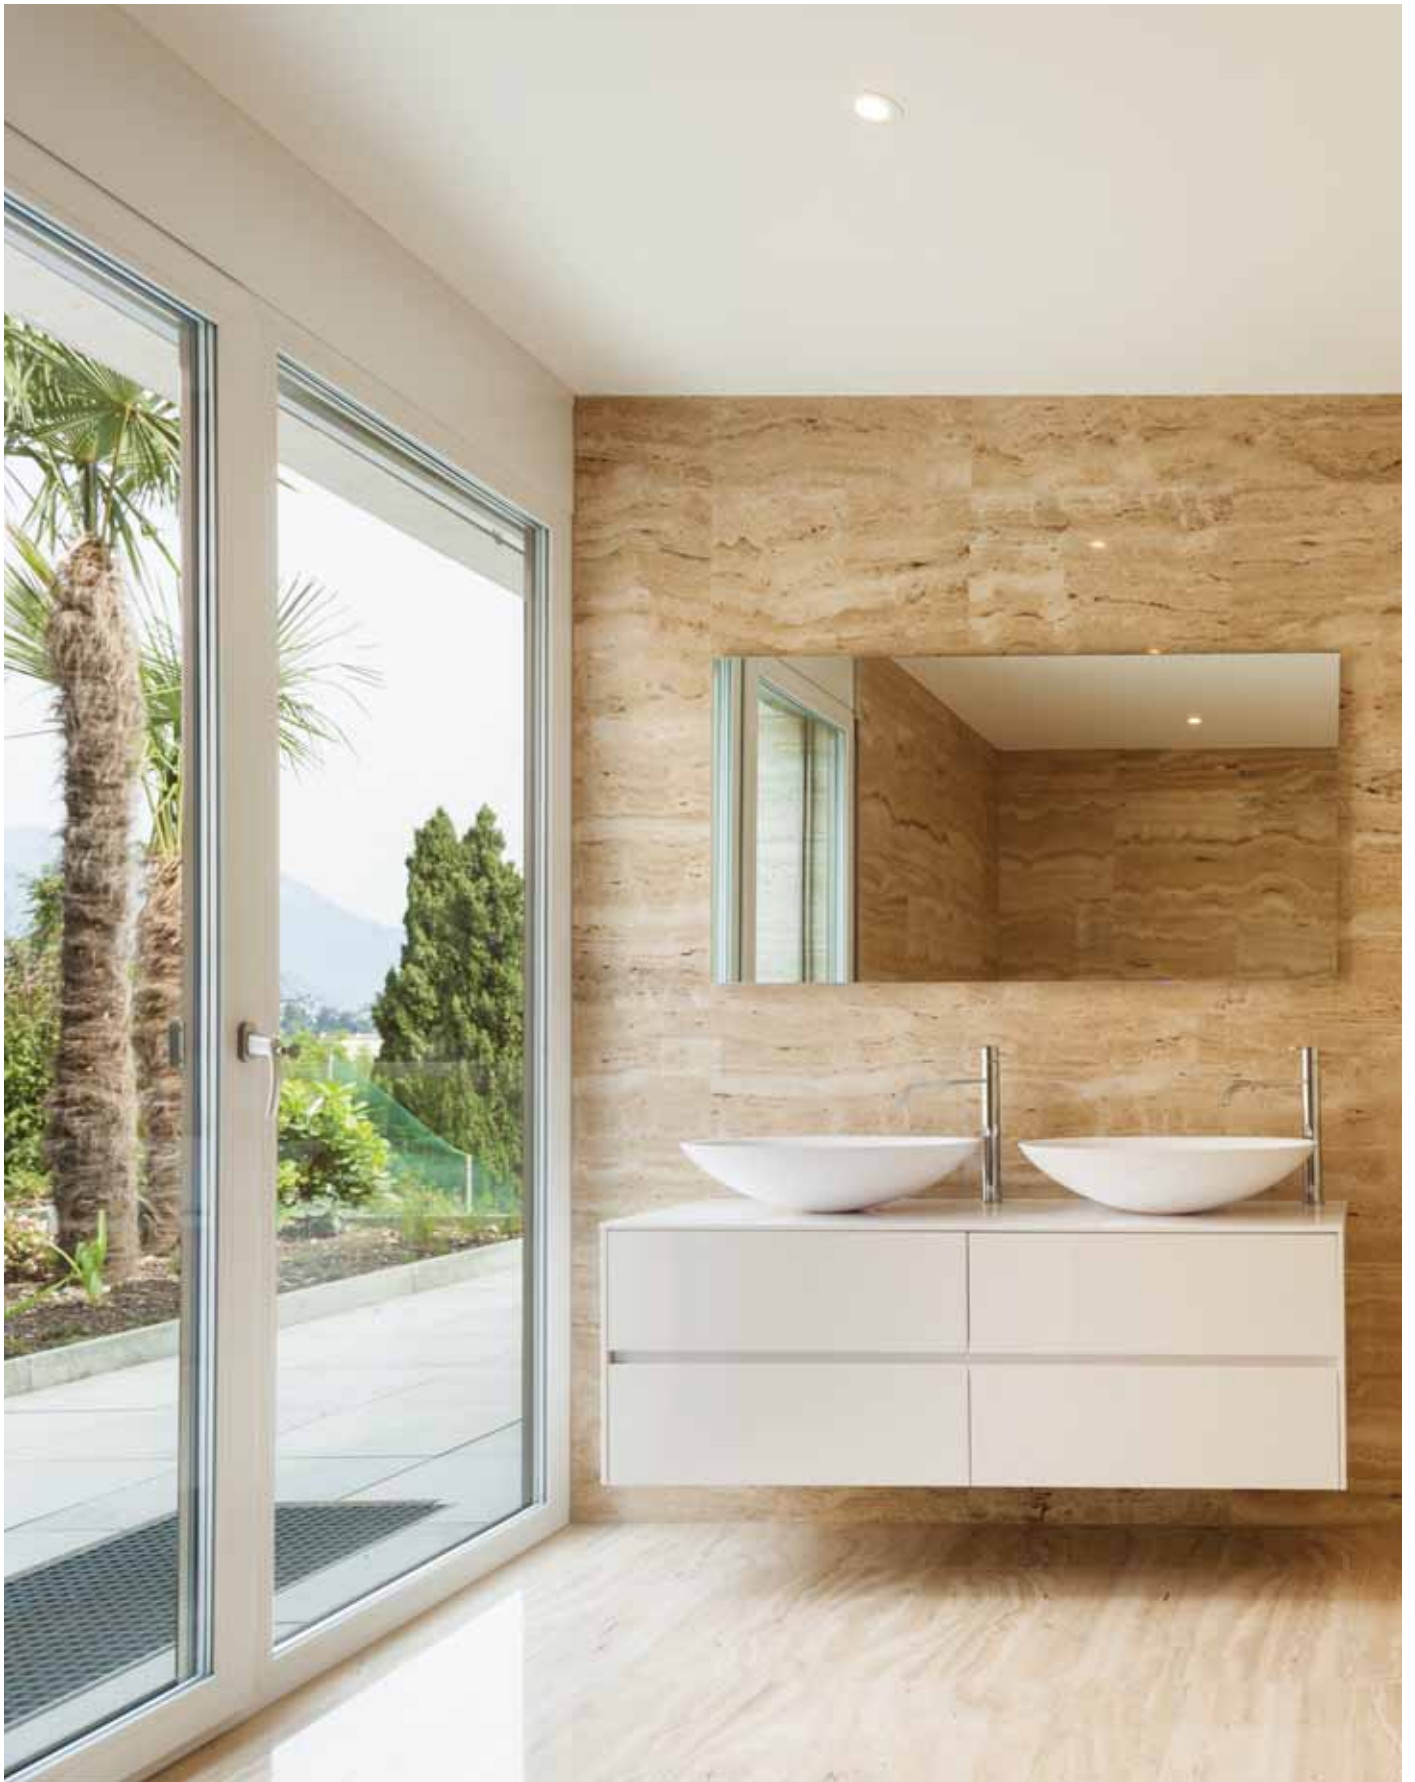

TR-SYW-WHB-08787-WW (Matte)
size: 600 x 450 x 120 mm
(82600)

TR-SYW-WHB-05183-WW (GLOSSY)

TR-SYW-WHB-06167-WW (Matte)
size: 800 x 450 x 120 mm
(83000)

TR-SYW-WHB-05184-WW (GLOSSY)

TR-SYW-WHB-06168-WW (Matte)
size: 1000 x 450 x 120 mm
(83600)

TR-SYW-WHB-06141-WW (GLOSSY)

TR-SYW-WHB-06164-WW (Matte)
size: 800 x 430 x 140 mm
(83600)

TR-SYW-WHB-05181-WW (GLOSSY)

TR-SYW-WHB-06165-WW (Matte)
size: 1000 x 430 x 140 mm
(84500)

ENJOY ENTIRE LIFESTYLE

TORA bringing a modern and fashion element into unexpected places. The luxury of choice. The luxury of being able to create a modern and unique relaxation environment tailored to your specification.

TR-SYW-WHB-05187-WW (GLOSSY)

TR-SYW-WHB-06178-WW (Matte)

size: 1000 x 500 x 120 mm
(84200)

TR-SYW-WHB-05188-WW (GLOSSY)

TR-SYW-WHB-06179-WW (Matte)

size: 1000 x 500 x 120 mm
(84200)

TR- SYW- WHB- 06134- WW (GLOSSY)