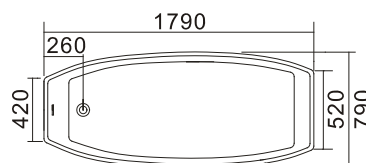

size: 1820 x 794 x 625 mm
(816000)

TR- BHT- FSB- 06324- WW (GLOSSY)

TR- BHT- FSB- 06382- WW (Matte)

size: 1550 x 800 x 570mm
(815000)

TR- BHT- FSB- 06317- WW (GLOSSY)

TR- BHT- FSB- 06375- WW (Matte)

size: 1700 x 705 x 625mm
(815000)

Creativity is the process of thinking up the new ideas.
Innovations is the key to create better results for you.

TR- BHT- FSB- 06327- WW (GLOSSY)

TR- BHT- FSB- 06385- WW (Matte)

size: 1700 x 700 x 620mm
(815000)

TR- BHT- FSB- 04851- WW (GLOSSY)

TR- BHT- FSB- 06367- WW (Matte)

size: 1700 x 850 x 560mm
(815000)

TR- BHT- FSB- 06321- WW (GLOSSY)

TR- BHT- FSB- 06379- WW (Matte)

size: 1790 x 790 x 595 mm
(815000)

A EVERLASTING RELATIONSHIP FROM TORA®