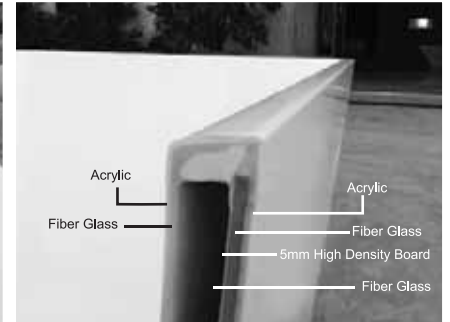

ACRYLIC MATERIAL