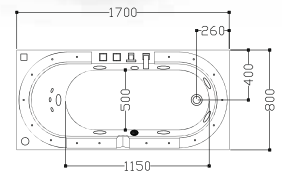

TR-BHT-MBT-05235-WW

size: 1700 x 800 x 620 mm
(88400)

1. Pump Cleaning Function
   - Whirlpool massage 1 HP pump
   - Control panel
   - Sprinkler
   - Under water color light
   - Hydromassage jets
   - LED Colorlight
   - Return slot
   - Blower jets
   - Ozone
   - Leakage protection
   - Water shortcut protection
   - Heater
2. Remark:
   ○ This means a feaure requires an optional accessory.