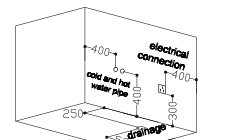

TR- BHT- BBT- 05240- WW

size: 1850 x 1200 x 650 mm
(810000)

- Pump Cleaning Function
- Whirlpool massage 1.5 HP pump
- LCD Control panel
- Sprinkler
- Under water color light
- Radio/ CD function
- Regulation of air
- Hydromassage jets
- Blower jets
- Ozone
- Leakage protection
- Water shortage protection
- Heater
- Remark:
- This means a feature requires an optional accessory.