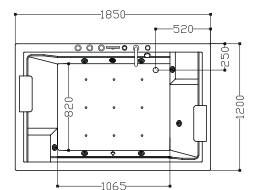

TR- BHT- BBT- 05240- WW

size: 1850 x 1200 x 650 mm
(810000)

- Pump Cleaning Function
- Whirlpool massage 1.5 HP pump
- LCD Control panel
- Sprinkler
- Under water color light
- Radio/ CD function
- Regulation of air
- Hydromassage jets
- Blower jets
- Ozone
- Leakage protection
- Water shortage protection
- Heater
- Remark:
- This means a feature requires an optional accessory.