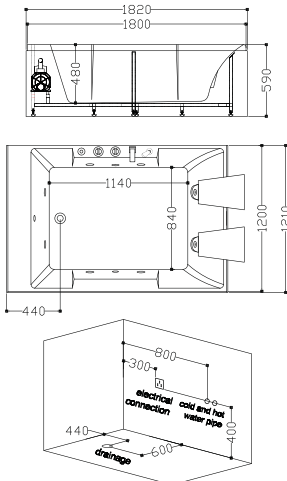

TR-BHT-MBT-05089-WW

size: 1820 x 1210 x 590 mm
(812500)

1. Pump Cleaning Function
   - Whirlpool massage 1.5 HP pump
   - Sprinkler
   - Hydromassage jets
   - Air switch
   - Regulation of air
   - Under water color light
   - Heater
2. Remark:
3. This means a feature requires an optional accessory.