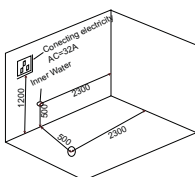

4 TR-BHT-MBT-08825-WW

size: 2280 x 2180 x 860 mm
(875000)

Dimensions: 2280* 2180* 860mm
Weight: 285kgs
ABS/PVC cover: 1 black ABS
Isolation: 1pc 0.08-0.12 inch
Skirt: plastic skirt with stair
Total water jets: 23
4" roto jets 7
3" jets 10
2" jets 6
water fall: 1 plastic
Filter: 1 floating filter
System: 1 set balboa
Pump: 1* 3 HP
Circulation pump: 1-0.5HP pump
Heater 3KW
Under water light: 1 LED
Ozone system: 1 big ozone with ozone mixer
Air blower system: 1-700w blower work with 10 air jet
Isolation cover: 1-4"-2.5" tapered with locks