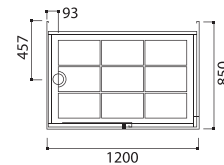

FUNCTION:

- Electronic control panel
- Steam Sauna
- Needle nozzle
- Roof and overhead central shower
- Sprinkler
- Handy shelves
- Light Unit (white or blue light)
- Back light (white or blue light)
- Ozone
- Leakage protection
- Sliding door and panels in tempered glass
- Non-slip base