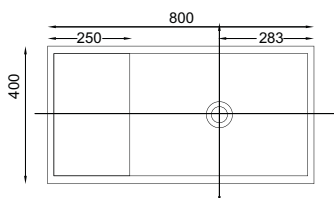

TR- SYW- WHB- 08759- WW (GLOSSY)

TR- SYW- WHB- 08760- WW (Matte)
size: 800 x 400 x 160 mm
(83800)

TR- SYW- WHB- 08769- WW (Glossy)
TR- SYW- WHB- 08770- WW (Matte)