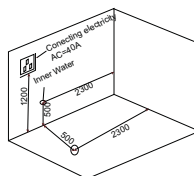

7 TR-BHT-MBT-08828-BL

size: 2210 x 2110 x 920 mm
(875000)

Dimensions: 2210* 2110* 920mm
Weight: 410kgs
ABS/ PVC cover: 1 black ABS
Isolation: 1pc 0.08-0.12 inch
Skirt: plastic skirt with stair
1" jets 8
2" jets 8
2.5" jets 22
3" jets 11
water fall: 1 plastic
Filter: 1 floating filter
System: 1 set balboa
Pump: 2* 2 HP
Circulation pump: 1-0.5HP pump
Heater 3KW
Under water light: 1 LED
Ozone system: 1 big ozone with ozone mixer
Air blower system: 1-700w blower work with 10 air jet
Isolation cover: 1-4"-2.5" tapered with locks