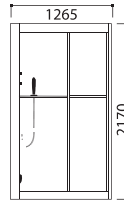

FUNCTION:

- Electronic control panel
- Steam Sauna
- Needle nozzle
- Roof and overhead central shower
- Sprinkler
- Handy shelves
- Light Unit (white or blue light)
- Back light (white or blue light)
- Ozone
- Leakage protection
- Sliding door and panels in tempered glass
- Non-slip base