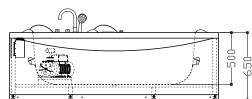

TR-BHT-MBT-05244-WW

size: 1500 x 1500 x 650 mm
(87500)