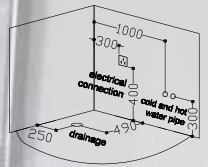

TR-BHT-MBT-04722-WW

size: 1420 x 1420 x 620 mm
(88500)

1. Pump Cleaning Function
   - Whirlpool massage 1 HP pump
   - Control panel
   - Sprinkler
   - Under water color light
   - Hydromassage jets
   - Blower jets
   - Ozone
   - Leakage protection
   - Water shortcut protection
   - Heater
2. Remark:
   ○ This means a feaure requires an optional accessory.