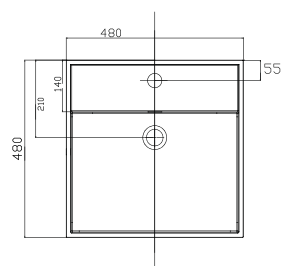

size: 900 x 500 x 155 mm
(84200)

TR-SYW-WHB-06148-WW (GLASSY)

TR-SYW-WHB-06176-WW (Matte)

size: 1000 x 500 x 165 mm
(84200)

TR- SYW- WHB- 05186- WW (GLOSSY)

TR- SYW- WHB- 06177- WW (Matte)
size: 1000 x 480 x 100 mm
(83800)

TR- SYW- WHB- 06155- WW (GLOSSY)

TR- SYW- WHB- 06187- WW (Matte)

size: 1000 x 480 x 125 mm
(84500)

TR-SYW-WHB-06154-WW (GLOSSY)

TR-SYW-WHB-06186-WW (Matte)
size: 800 x 480 x 125 mm
(84200)

TR-SYW-WHB-05433-WW (GLOSSY)

TR-SYW-WHB-06192-WW (Matte)
size: 800 x 460 x 170 mm
(83000)

TR- SYW- WHB- 06278- WW (GLOSSY) ■

TR- SYW- WHB- 06300- WW (Matte)

size: 850 x 480 x 480 mm
(83500)

ENJOY THE SENSATION OF WATER

Relax, go with the flow. Listen to your body. Experience the sensation as the millions of nerve endings that cover your skin respond to the warm water. Comforting. Soothing. Restorative.