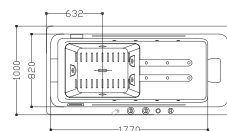

TR-BHT-MBT-04721-WW

size: 2100 x 1000 x 620 mm
(823000)