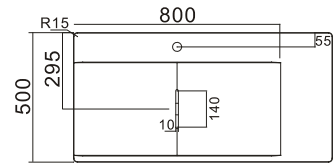

TR-SYW-WHB-05187-WW (GLOSSY)

TR-SYW-WHB-06178-WW (Matte)

size: 1000 x 500 x 120 mm
(84200)

TR-SYW-WHB-05188-WW (GLOSSY)

TR-SYW-WHB-06179-WW (Matte)

size: 1000 x 500 x 120 mm
(84200)