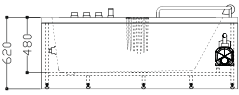

TR-BHT-MBT-05245-WW

size: 1700 x 800 x 620 mm
(87500)