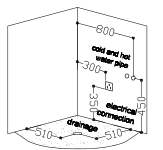

TR-BHT-MBT-05244-WW

size: 1500 x 1500 x 650 mm
(87500)