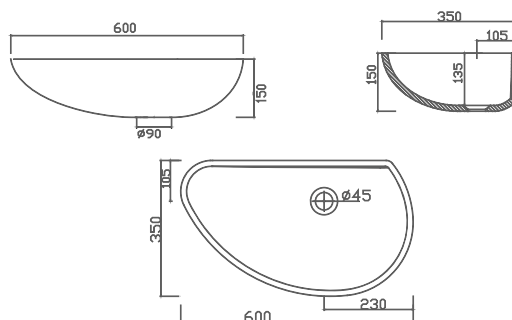

TR-SYW-WHB-06253-WW (Matte)

size: 520 x 320 x 140 mm
(81500)

TR-SYW-WHB-06207-WW (Glossy)

TR-SYW-WHB-06248-WW (Matte)

size: 620 x 400 x 160 mm
(82100)

TR-SYW-WHB-06194-WW (Glossy)

TR-SYW-WHB-06227-WW (Matte)

size: 620 x 350 x 160 mm
(82100)

TR- SYW- WHB- 06222- WW (GLOSSY)

TR- SYW- WHB- 06264- WW (Matte)

size: 550 x 375 x 105 mm
(81600)

TR- SYW- WHB- 06217- WW (GLOSSY)

TR- SYW- WHB- 06259- WW (Matte)

size: 600 x 400 x 170 mm
(82000)

TR-SYW-WHB-06213-WW (GLOSSY)

TR-SYW-WHB-06255-WW (Matte)
size: 713 x 533 x 127 mm
(81900)

TR-SYW-WHB-06214-WW (GLOSSY)

TR-SYW-WHB-06256-WW (Matte)
size: 813 x 533 x 127 mm
(82100)

TR-SYW-WHB-06215-WW (GLOSSY)

TR-SYW-WHB-06257-WW (Matte)
size: 600 x 350 x 150 mm
(82000)

ENJOY THE SENSORY JOURNEY

TORA® an inspirational planning tool designed to make choosing your perfect faucet, shower and fittings as enjoyable as possible. TORA ensures more choice, more featured and more enjoyment.