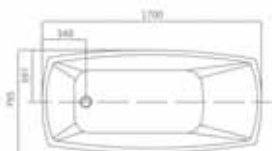

TR-BHT-FSB-08365-WW (FSB 710)

size: 1700 x 795 x 720 mm
(86800)