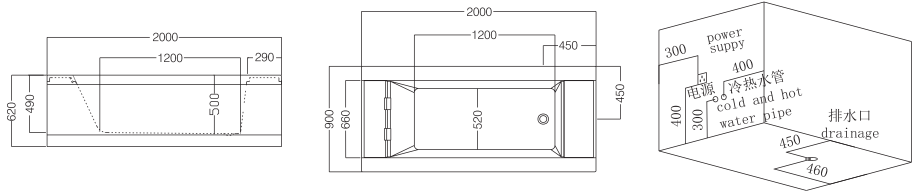

TR-BHT-MBT-08821-WW

size: 2000 x 900 x 620 mm
(815000)

1. Pump Cleaning Function
   - Waterfall massage 1.5HP pump
   - Touch control panel
   - Color light jets
   - Air bubble or Whirlpool massage 1HP pump
   - Waterfall intake
   - Circulatory waterfall
   - Leakage protection
   - Elevating faucets and Sprinkler
   - Water shortage protection
   - Decoration blue light around faucet
   - Heater
2. Remark:
   ○ This means a feature requires an optional accessory.