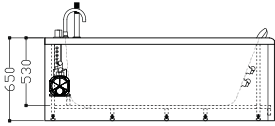

TR-BHT-MBT-05241-WW

size: 1800 x 1200 x 650 mm
(87800)

1. Pump Cleaning Function
   - Whirlpool massage 1.5 HP pump
   - Control panel
   - Sprinkler
   - Under water color light
   - Regulation of air
   - Hydromassage jets
   - Blower jets
   - Ozone
   - Leakage protection
   - Water shortcut protection
   - Heater
2. Remark:
   ○ This means a feature requires an optional accessory.