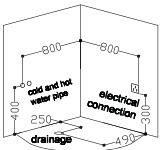

TR-BHT-MBT-05243-WW

size: 1380 x 1380 x 650 mm
(87300)