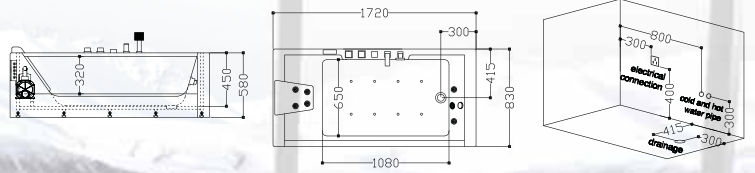

TR-BHT-MBT-05250-WW

size: 1720 x 830 x 580mm
(89500)

1. Whirlpool massage 1 HP pump
   - Control panel
   - Sprinkler
   - Under water color light
   - Hydromassage jets
   - Leakage protection
   - Ozone
   - Water shortcut protection
   - Heater
2. Remark:
   ○ This means a feature requires an optional accessory.