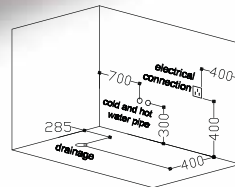

TR-BHT-MBT-05234-WW

size: 1550 x 800 x 620 mm
(87000)

1. Pump Cleaning Function
   - Whirlpool massage 1 HP pump
   - Control panel
   - Sprinkler
   - Under water color light
   - Hydromassage jets
   - Ozone
   - Leakage protection
   - Heater
2. Remark:
   ○ This means a feature requires an optional accessory.