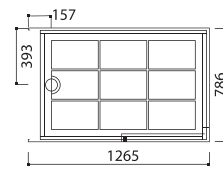

FUNCTION:

- Electronic control panel
- Steam Sauna
- Needle nozzle
- Roof and overhead central shower
- Sprinkler
- Handy shelves
- Light Unit (white or blue light)
- Back light (white or blue light)
- Ozone
- Leakage protection
- Sliding door and panels in tempered glass
- Non-slip base