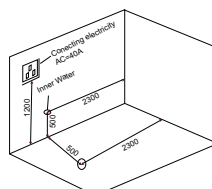

TR-BHT-MBT-08832-WW

size: 2210 x 2210 x 980 mm
(876000)

Dimensions:	2210* 2210 * 980mm/ 87* 87* 38.58 inch
Weight:	350kg dry; 1690kg wet
Bottom kick:	1 black ABS
Isolation:	1pc 0.08-0.12 inch thickness
Skirt:	plastic skirt with stair
Water Jets:	2" jet 18 2.5" jet 33 3" jet 8
Total water jets:	55 jets
water fall:	1-plastic
Filter:	1 floating filter
System:	1 set balboa
Under water light:	1 LED
Ozone system:	1 big ozone with ozone mixer
Pump:	2-3 HP
Circulation pump:	1-0.5HP
Air blower system:	1-700w blower work with 10 air jet with aromatherapy
Isolation cover:	1-4"-2.5" tapered with locks