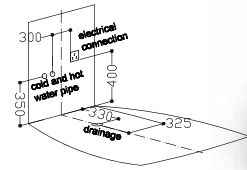

TR-BHT-MBT-05241-WW

size: 1800 x 1200 x 650 mm
(87800)

1. Pump Cleaning Function
   - Whirlpool massage 1.5 HP pump
   - Control panel
   - Sprinkler
   - Under water color light
   - Regulation of air
   - Hydromassage jets
   - Blower jets
   - Ozone
   - Leakage protection
   - Water shortcut protection
   - Heater
2. Remark:
   ○ This means a feature requires an optional accessory.