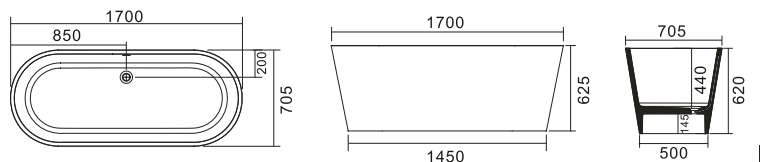

size: 1800 x 900 x 520mm

(815000)

TR- BHT- FSB- 06304- WW (GLOSSY)

TR- BHT- FSB- 06340- WW (Matte)

size: 1750 x 730 x 570mm

(816000)

TR- BHT- FSB- 06326- WW (GLOSSY)

TR- BHT- FSB- 06384- WW (Matte)

size: 1820 x 794 x 625 mm
(816000)

TR- BHT- FSB- 06324- WW (GLOSSY)

TR- BHT- FSB- 06382- WW (Matte)

size: 1550 x 800 x 570mm
(815000)

TR- BHT- FSB- 06317- WW (GLOSSY)

TR- BHT- FSB- 06375- WW (Matte)

size: 1700 x 705 x 625mm
(815000)

Creativity is the process of thinking up the new ideas.
Innovations is the key to create better results for you.

TR- BHT- FSB- 06327- WW (GLOSSY)

TR- BHT- FSB- 06385- WW (Matte)

size: 1700 x 700 x 620mm
(815000)