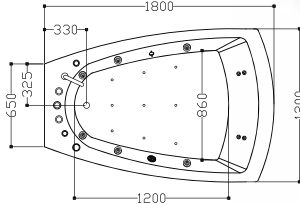

TR-BHT-MBT-05241-WW

size: 1800 x 1200 x 650 mm
(87800)

1. Pump Cleaning Function
   - Whirlpool massage 1.5 HP pump
   - Control panel
   - Sprinkler
   - Under water color light
   - Regulation of air
   - Hydromassage jets
   - Blower jets
   - Ozone
   - Leakage protection
   - Water shortcut protection
   - Heater
2. Remark:
   ○ This means a feature requires an optional accessory.