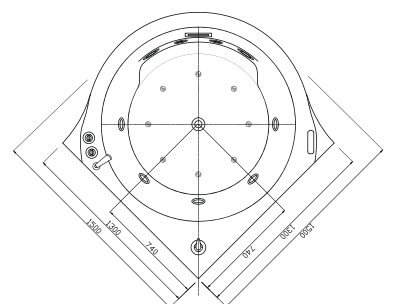

TR- BHT- MBT- 08586- WW

size: 1500 x 1500 x 580 mm
(823000)

- 3 HP Pump
- Pump Cleaning Function
- Whirlpool massage
- Waterfall massage (power adjustable)
- LCD Control panel
- Hand shower
- Radio
- LED color light jet
- Leakage protection
- Water shortcut protection
- Heater
- Ozone
- Remark:
- This means a feafure requires an optional accessory.