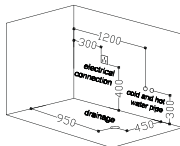

TR-BHT-MBT-05247-WW

size: 1700 x 900 x 620 mm
(89500)

1. Pump Cleaning Function
   - Whirlpool massage 1 HP pump
   - Control panel
   - Sprinkler
   - Under water color light
   - Hydromassage jets
   - LED light
   - Blower jets
   - Ozone
   - Leakage protection
   - Water shortcut protection
   - Heater
2. Remark:
   ○ This means a feaure requires an optional accessory.