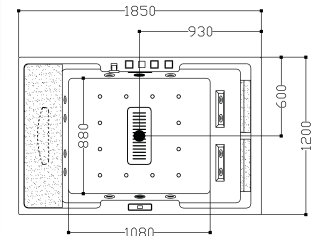

TR- BHT- MBT- 08814- WW

TR- BHT- BBT- 08815- WW
size: 1850 x 1200 x 620 mm
(818000)