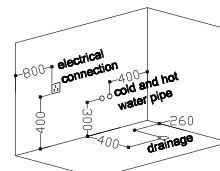

TR-BHT-MBT-05235-WW

size: 1700 x 800 x 620 mm
(88400)

1. Pump Cleaning Function
   - Whirlpool massage 1 HP pump
   - Control panel
   - Sprinkler
   - Under water color light
   - Hydromassage jets
   - LED Colorlight
   - Return slot
   - Blower jets
   - Ozone
   - Leakage protection
   - Water shortcut protection
   - Heater
2. Remark:
   ○ This means a feaure requires an optional accessory.