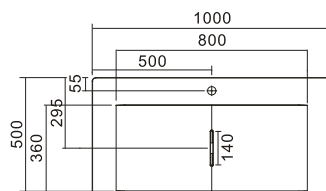

TR-SYW-WHB-05187-WW (GLOSSY)

TR-SYW-WHB-06178-WW (Matte)

size: 1000 x 500 x 120 mm
(84200)

TR-SYW-WHB-05188-WW (GLOSSY)

TR-SYW-WHB-06179-WW (Matte)

size: 1000 x 500 x 120 mm
(84200)