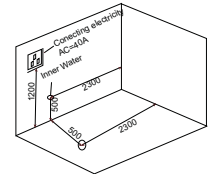

3 TR-BHT-MBT-08824-WW

size: 2200 x 2200 x 910 mm
(880000)

Dimensions: 2200* 2200* 910mm/86.6* 86.6* 35.8 inch
Weight: 320kg dry; 1500kg wet
Bottom kick: 1 black ABS
Isolation: 1pc 0.08-0.12 inch
Skirt: plastic skirt with stair
Total water jets: 20-2" direct jets
24-2" double roto jets
7-3" double roto jets
water fall: 1 pc of plasticwaterfall tap
Filter: 1 pc
System: 1 set balboa
Under water light: 1 LED
Ozone system: 1 big ozone with ozone mixer
Pump: 1pc 3 HP + 1pc 2HP
Circulation pump: 1-0.5HP pump
Air blower system: 1-700w blower work with 12 air jet with aromatherapy
Isolation cover: 1-4"-2.5" tapered with locks