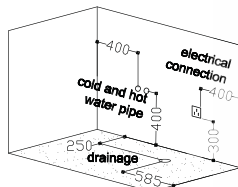

TR-BHT-MBT-05242-WW

size: 1750 x 850 x 700 mm
(87500)

1. Pump Cleaning Function
   - Whirlpool massage 1 HP pump
   - Control panel
   - Sprinkler
   - Under water color light
   - Regulation of air
   - Hydromassage jets
   - Blower jets
   - Ozone
   - Leakage protection
   - Water shortcut protection
   - Heater
2. Remark:
   ○ This means a feature requires an optional accessory.