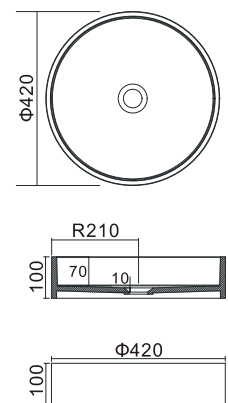

TR-SYW-WHB-06257-WW (Matte)
size: 600 x 350 x 150 mm
(82000)

ENJOY THE SENSORY JOURNEY

TORA® an inspirational planning tool designed to make choosing your perfect faucet, shower and fittings as enjoyable as possible. TORA ensures more choice, more featured and more enjoyment.

TR-SYW-WHB-06221-WW (Glossy)

TR-SYW-WHB-06263-WW (Matte)

size: 500 x 320 x 100 mm
(81600)

TR-SYW-WHB-06220-WW (Glossy)

TR-SYW-WHB-06262-WW (Matte)

size: 600 x 380 x 130 mm
(82800)

TR-SYW-WHB-06218-WW (Glossy)

TR-SYW-WHB-06260-WW (Matte)

size: 420 x 150 mm
(81500)

TR-SYW-WHB-06219-WW (Glossy)

TR-SYW-WHB-06261-WW (Matte)

size: 420 x 100 mm
(81600)

TR-SYW-WHB-08773-WW (GLOSSY)

Matte (TR-SYW-WHB-08774-WW)

size: 500 x 200 x 80 mm
(82200)

TR-SYW-WHB-08775-WW (Glossy)
TR-SYW-WHB-08776-WW (Matte)

TR-SYW-WHB-08777-WW (Glossy)
TR-SYW-WHB-08778-WW (Matte)

TR-SYW-WHB-08779-WW (Glossy)
TR-SYW-WHB-08780-WW (Matte)

TR-SYW-WHB-08781-WW (Glossy)
TR-SYW-WHB-08782-WW (Matte)
size: 400 x 250 x 80 mm
(82000)