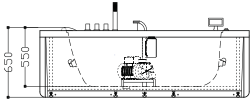

TR-BHT-MBT-05243-WW

size: 1380 x 1380 x 650 mm
(87300)