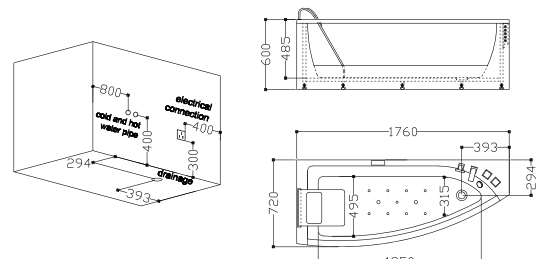

TR-BHT-MBT-05252-WW

size: 1760 x 720 x 600 mm
(89500)

- Control panel
- Sprinkler
- Under water color light
- Blower jets
- Leakage protection