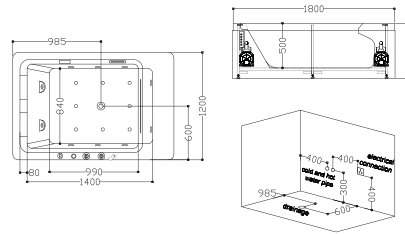

TR-BHT-MBT-04720-WW

size: 1800 x 1200 x 620 mm
(822000)