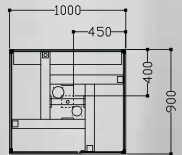

TR-SSR-STR-08838-WW

size: 1000 x 900 x 2200 mm
(815000)