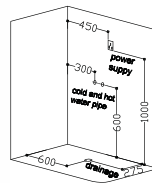

size: 1200 x 1000 x 2200 mm
(818500)

FUNCTION:

- Remote control
- Electronic control panel
- Steam Sauna
- Needle nozzle
- Roof and overhead central shower
- Sprinkler
- Multi-function shower on rail
- Handy shelves
- Telephone answering
- FM radio/CD function
- Ozone
- Light Unit
- Background light (color light)
- Foot Massage
- Leakage protection
- Sliding door and panels in tempered glass
- Non-slip base