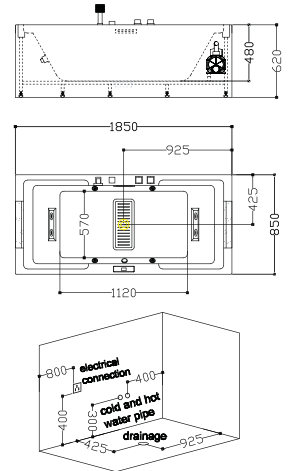

TR- BHT- MBT- 05087- WW

size: 1850 x 850 x 620 mm
(88000)

1. Pump Cleaning Function
   - Whirlpool massage 1 HP pump
   - LCD Control panel
   - Sprinkler
   - Waterfall intake
   - Under water color light
   - Radio/CD function
   - Hydromassage jets
   - Blower jets
   - Ozone
   - Leakage protection
   - Water shortcut protection
   - Heater
2. Remark:
   ○ This means a feature requires an optional accessory.