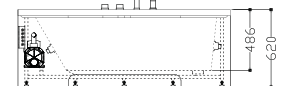

TR-BHT-MBT-05235-WW

size: 1700 x 800 x 620 mm
(88400)

1. Pump Cleaning Function
   - Whirlpool massage 1 HP pump
   - Control panel
   - Sprinkler
   - Under water color light
   - Hydromassage jets
   - LED Colorlight
   - Return slot
   - Blower jets
   - Ozone
   - Leakage protection
   - Water shortcut protection
   - Heater
2. Remark:
   ○ This means a feaure requires an optional accessory.