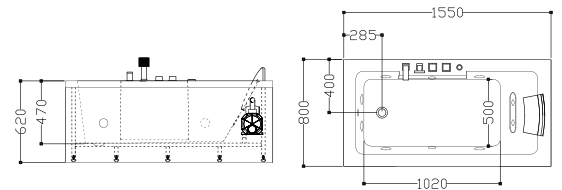

TR-BHT-MBT-05234-WW

size: 1550 x 800 x 620 mm
(87000)

1. Pump Cleaning Function
   - Whirlpool massage 1 HP pump
   - Control panel
   - Sprinkler
   - Under water color light
   - Hydromassage jets
   - Ozone
   - Leakage protection
   - Heater
2. Remark:
   ○ This means a feature requires an optional accessory.