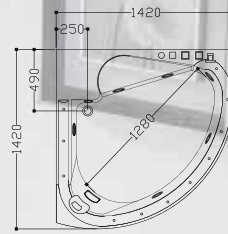

TR-BHT-MBT-04722-WW

size: 1420 x 1420 x 620 mm
(88500)

1. Pump Cleaning Function
   - Whirlpool massage 1 HP pump
   - Control panel
   - Sprinkler
   - Under water color light
   - Hydromassage jets
   - Blower jets
   - Ozone
   - Leakage protection
   - Water shortcut protection
   - Heater
2. Remark:
   ○ This means a feaure requires an optional accessory.