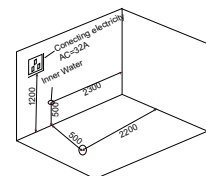

8 TR-BHT-MBT-08829-WW

size: 2070 x 2070 x 900 mm
(860000)

Dimensions: 2070* 2070* 900mm
Weight: 215kgs
Water capacity 255 US gallons
ABS/PVC cover: PVC
Isolation: 1pc 0.08-0.12 inch
Skirt: plastic skirt with stair
Total Massage jets: 19
2" jets: 6
2.5" jets: 6
3" jets: 7
water fall: X
Filter: 1 floating filter
System: 1 set balboa
Pump: 3KW
Circulation pump: Plastic/ wood
Heater 3KW
Under water light: 1 LED
Ozone system: 1 big ozone with ozone mixer
Air blower system: 1-700w blower work with 10 air jet
Isolation cover: 1-4"-2.5" tapered with locks