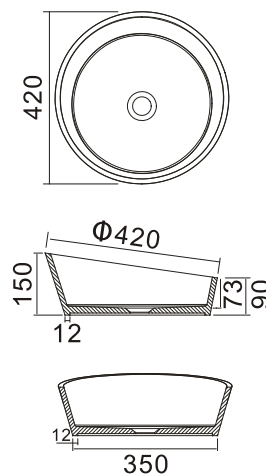

TR-SYW-WHB-06213-WW (GLOSSY)

TR-SYW-WHB-06255-WW (Matte)
size: 713 x 533 x 127 mm
(81900)

TR-SYW-WHB-06214-WW (GLOSSY)

TR-SYW-WHB-06256-WW (Matte)
size: 813 x 533 x 127 mm
(82100)

TR-SYW-WHB-06215-WW (GLOSSY)

TR-SYW-WHB-06257-WW (Matte)
size: 600 x 350 x 150 mm
(82000)

ENJOY THE SENSORY JOURNEY

TORA® an inspirational planning tool designed to make choosing your perfect faucet, shower and fittings as enjoyable as possible. TORA ensures more choice, more featured and more enjoyment.

TR-SYW-WHB-06221-WW (Glossy)

TR-SYW-WHB-06263-WW (Matte)

size: 500 x 320 x 100 mm
(81600)

TR-SYW-WHB-06220-WW (Glossy)

TR-SYW-WHB-06262-WW (Matte)

size: 600 x 380 x 130 mm
(82800)

TR-SYW-WHB-06218-WW (Glossy)

TR-SYW-WHB-06260-WW (Matte)

size: 420 x 150 mm
(81500)

TR-SYW-WHB-06219-WW (Glossy)

TR-SYW-WHB-06261-WW (Matte)

size: 420 x 100 mm
(81600)

TR-SYW-WHB-08773-WW (GLOSSY)

Matte (TR-SYW-WHB-08774-WW)

size: 500 x 200 x 80 mm
(82200)