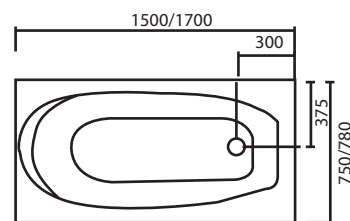

GM- BHT- FSB- 03167- WW (LEFT)

GB- BHT- FSB- 03168- WW (Right)

size: 1500 x 750 x 520 mm
(82200)

GM- BHT- FSB- 03171- WW (LEFT)

GB- BHT- FSB- 03172- WW (Right)

size: 1700 x 780 x 520 mm
(82300)

GM- BHT- BBT- 03175- WW

size: 1500 x 750 x 380 mm
(81300)

GM- BHT- BBT- 03177- WW

size: 1700 x 780 x 380 mm
(81400)