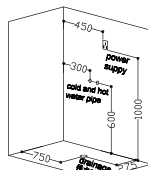

TR-SSR-STR-08835-WW

size: 1500 x 1000 x 2200 mm
(824000)