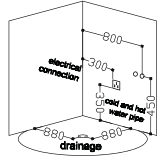

TR-BHT-BBT-05238-WW

size: 1760 x 2090 x 850 mm
(813000)

1. Pump Cleaning Function
   - Whirlpool massage 1.5 HP pump
   - LCD Control panel
   - Sprinkler
   - Under water color light
   - Radio/ CD function
   - Regulation of air
   - Hydromassage jets
   - Blower jets
   - Ozone
   - Leakage protection
   - Water shortcut protection
   - Heater
2. Remark:
   ○ This means a feature requires an optional accessory.