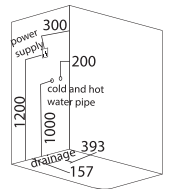

FUNCTION:

- Electronic control panel
- Steam Sauna
- Needle nozzle
- Roof and overhead central shower
- Sprinkler
- Handy shelves
- Light Unit (white or blue light)
- Back light (white or blue light)
- Ozone
- Leakage protection
- Sliding door and panels in tempered glass
- Non-slip base