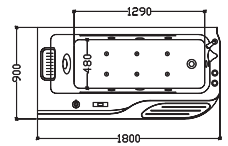

TR- BHT- MBT-08855- WW

size: 1800 x 900 x 600 mm
(813500)

- Pump Cleaning Function
- Waterfall massage 2HP pump (power adjustable)
- Whirlpool massage
- LCD control panel
- Hand shower
- Radio
- LED color light jet
- Leakage protection
- Water shortage protection
- Heater
- Ozone
- Remark:
- This means a feature requires an optional accessory.