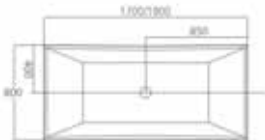

TR-BHT-FSB-08811-WW (FSB 711)

size: 1700 x 800 x 680 mm
(86800)