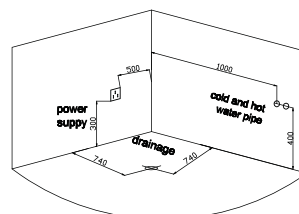

TR- BHT- MBT- 08586- WW

size: 1500 x 1500 x 580 mm
(823000)

- 3 HP Pump
- Pump Cleaning Function
- Whirlpool massage
- Waterfall massage (power adjustable)
- LCD Control panel
- Hand shower
- Radio
- LED color light jet
- Leakage protection
- Water shortcut protection
- Heater
- Ozone
- Remark:
- This means a feafure requires an optional accessory.