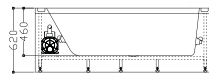

TR-BHT-MBT-05247-WW

size: 1700 x 900 x 620 mm
(89500)

1. Pump Cleaning Function
   - Whirlpool massage 1 HP pump
   - Control panel
   - Sprinkler
   - Under water color light
   - Hydromassage jets
   - LED light
   - Blower jets
   - Ozone
   - Leakage protection
   - Water shortcut protection
   - Heater
2. Remark:
   ○ This means a feaure requires an optional accessory.