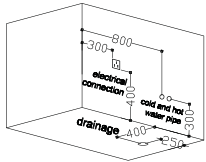

TR-BHT-MBT-05245-WW

size: 1700 x 800 x 620 mm
(87500)