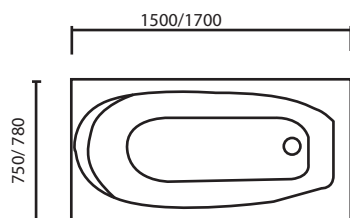

GM- BHT- FSB- 03167- WW (LEFT)

GB- BHT- FSB- 03168- WW (Right)

size: 1500 x 750 x 520 mm
(82200)

GM- BHT- FSB- 03171- WW (LEFT)

GB- BHT- FSB- 03172- WW (Right)

size: 1700 x 780 x 520 mm
(82300)

GM- BHT- BBT- 03175- WW

size: 1500 x 750 x 380 mm
(81300)

GM- BHT- BBT- 03177- WW

size: 1700 x 780 x 380 mm
(81400)