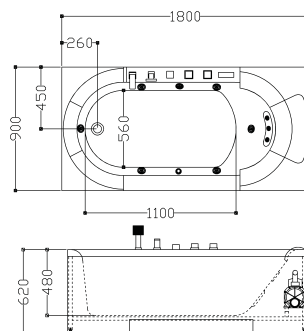

TR- BHT- BBT- 08820- WW

size: 1800 x 900 x 620 mm
(88600)

- Pump Cleaning Function
- Whirlpool massage 1 HP pump
- Control panel
- Sprinkler
- Under water color light
- Hydromassage jets
- Blower jets
- Ozone
- Leakage protection
- Water shortcut protection
- Heater
- Remark:
- This means a feature requires an optional accessory.