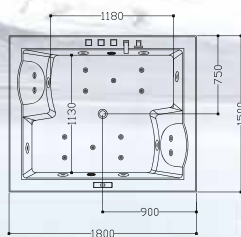

TR-BHT-BBT-08817-WW

size: 1800 x 1500 x 620 mm
(816000)

1. Pump Cleaning Function
   - Whirlpool massage 2 HP pump
   - Control panel
   - Sprinkler
   - Under water color light
   - Hydromassage jets
   - Blower jets
   - Ozone
   - Leakage protection
   - Water shortcut protection
   - Heater
   - TV function
2. Remark:
   ○ This means a feature requires an optional accessory.

TR-BHT-MBT-07092-WW

1. Pump Cleaning Function
   - Whirlpool massage 1 HP pump
   - Control panel
   - Sprinkler
   - Under water color light
   - Hydromassage jets
   - Blower jets
   - Ozone
   - Leakage protection
   - Water shortcut protection
   - Heater
   - TV function
2. Remark:
   ○ This means a feature requires an optional accessory.