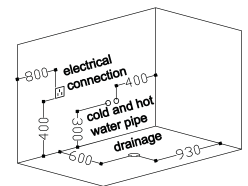

TR- BHT- MBT- 08814- WW

TR- BHT- BBT- 08815- WW
size: 1850 x 1200 x 620 mm
(818000)