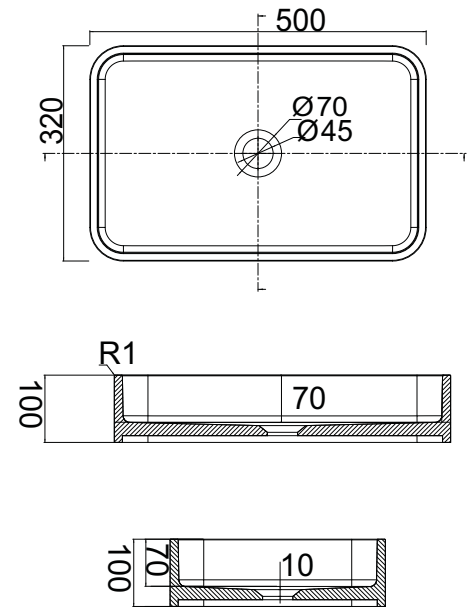

TR-SYW-WHB-06221-WW (Glossy)

TR-SYW-WHB-06263-WW (Matte)

size: 500 x 320 x 100 mm
(81600)