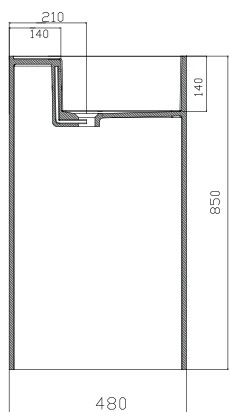

size: 900 x 500 x 155 mm
(84200)

TR-SYW-WHB-06148-WW (GLASSY)

TR-SYW-WHB-06176-WW (Matte)

size: 1000 x 500 x 165 mm
(84200)

TR- SYW- WHB- 05186- WW (GLOSSY)

TR- SYW- WHB- 06177- WW (Matte)
size: 1000 x 480 x 100 mm
(83800)

TR- SYW- WHB- 06155- WW (GLOSSY)

TR- SYW- WHB- 06187- WW (Matte)

size: 1000 x 480 x 125 mm
(84500)

TR-SYW-WHB-06154-WW (GLOSSY)

TR-SYW-WHB-06186-WW (Matte)
size: 800 x 480 x 125 mm
(84200)

TR-SYW-WHB-05433-WW (GLOSSY)

TR-SYW-WHB-06192-WW (Matte)
size: 800 x 460 x 170 mm
(83000)

TR- SYW- WHB- 06278- WW (GLOSSY) ■

TR- SYW- WHB- 06300- WW (Matte)

size: 850 x 480 x 480 mm
(83500)

ENJOY THE SENSATION OF WATER

Relax, go with the flow. Listen to your body. Experience the sensation as the millions of nerve endings that cover your skin respond to the warm water. Comforting. Soothing. Restorative.