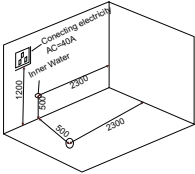

1 TR-BHT-MBT-08822-BL

size: 2200 x 2200 x 1000 mm
(870000)

Dimensions: 2220* 2220* 1000mm
Weight: 230kgs
Water capacity 330 US gallons
ABS/PVC cover: PVC
Isolation: 1pc 0.08-0.12 inch
Skirt: plastic skirt with stair
Total Massage jets: 34
2" jets: 16
2.5" jets: 5
3" jets: 13
water fall: X
Filter: 1 floating filter
System: 1 set balboa
Pump: 2* 2 HP
Circulation pump: 1-0.5HP pump
Heater 3KW
Under water light: 1 LED
Ozone system: 1 big ozone with ozone mixer
Air blower system: 1-700w blower work with 10 air jet
Isolation cover: 1-4"-2.5" tapered with locks