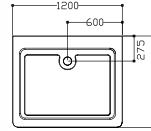

TR-SSR-STR-08834-WW

size: 1200 x 1000 x 2200 mm
(818500)