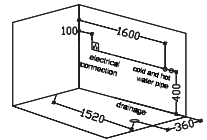

TR- BHT- MBT-08855- WW

size: 1800 x 900 x 600 mm
(813500)

- Pump Cleaning Function
- Waterfall massage 2HP pump (power adjustable)
- Whirlpool massage
- LCD control panel
- Hand shower
- Radio
- LED color light jet
- Leakage protection
- Water shortage protection
- Heater
- Ozone
- Remark:
- This means a feature requires an optional accessory.