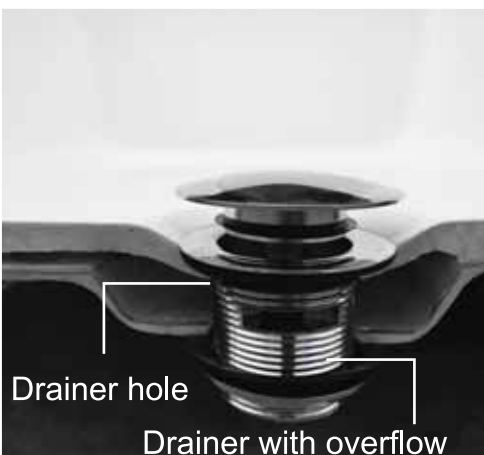

ACRYLIC MATERIAL