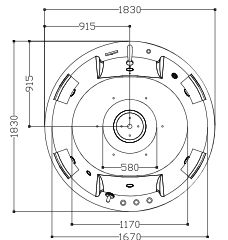

TR- BHT- BBT- 05237- WW

size: 1830 x 1830 x 850 mm
(813000)

- Pump Cleaning Function
- Whirlpool massage 1.5 HP pump
- LCD Control panel
- Sprinkler
- Under water color light
- Radio/ CD function
- Regulation of air
- Hydromassage jets
- Blower jets
- Ozone
- Leakage protection
- Heater
- Remark:
- This means a feature requires an optional accessory.