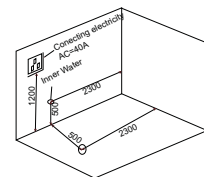

6 TR-BHT-MBT-08827-WW

size: 2280 x 2180 x 900 mm
(875000)

Dimensions: 2280* 2280* 900mm
Weight: 260kgs
Water capacity 330 US gallons
ABS/PVC cover: 1 black ABS
Isolation: 1pc 0.08-0.12 inch
Skirt: plastic skirt with stair
Total Massage jets: 61
1" jets: 2
2" jets: 14
2.5" jets: 33
3" jets: 5
4" roto jets: 7
water fall: 1 plastic
Filter: 1 floating filter
System: 1 set balboa
Pump: 2* 3 HP
Circulation pump: 1* f 05HP
Heater 3KW
Under water light: 1 LED
Ozone system: 1 big ozone with ozone mixer
Air blower system: 1-700w blower work with 10 air jet
Isolation cover: 1-4"-2.5" tapered with locks