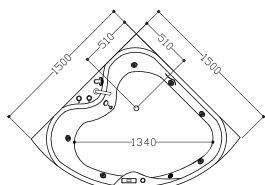

TR-BHT-MBT-05244-WW

size: 1500 x 1500 x 650 mm
(87500)