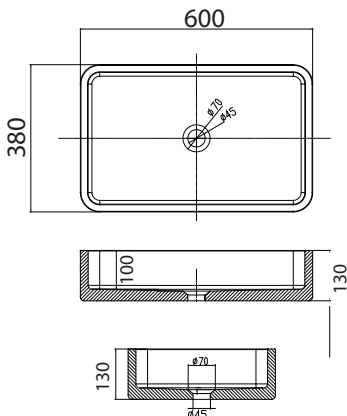

TR-SYW-WHB-06257-WW (Matte)
size: 600 x 350 x 150 mm
(82000)

ENJOY THE SENSORY JOURNEY

TORA® an inspirational planning tool designed to make choosing your perfect faucet, shower and fittings as enjoyable as possible. TORA ensures more choice, more featured and more enjoyment.

TR-SYW-WHB-06221-WW (Glossy)

TR-SYW-WHB-06263-WW (Matte)

size: 500 x 320 x 100 mm
(81600)

TR-SYW-WHB-06220-WW (Glossy)

TR-SYW-WHB-06262-WW (Matte)

size: 600 x 380 x 130 mm
(82800)

TR-SYW-WHB-06218-WW (Glossy)